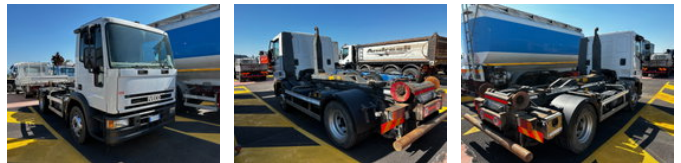

## Iveco Eurocargo 120E18 Abrollkipper BTE 4x2 Euro3

### General features

Brand	Iveco
Model	Eurocargo
Subcategory	Tipper
Odometer reading	556.100km
Date of first registration	26-11-2002
Color	White
Condition	Used
General condition	Good
Fuel	Diesel
Emission class	Euro 3