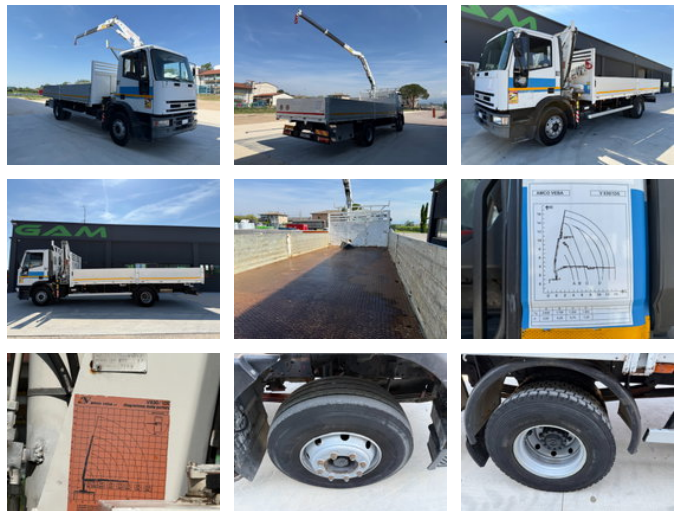

Iveco Eurocargo 150E18 Pritsche+Kran Amco Veba V830

General characteristics

Brand	Iveco
Subcategory	Crane truck
Meter reading	600.000km
Date of first registration	03-11-2000
Colour	Wit
Condition	Used
General state	Good
Fuel	Diesel
Emission class	Euro 2

Properties

Single weight	7.590kg
Load capacity	7.410kg
GVW	15.000kg

Iveco Eurocargo 150E18 Pritsche+Kran Amco Veba V830

Technical specifications

Number of axes	2
Axis configuration	4x2
Transmission	Manual transmission
Assets	130kw