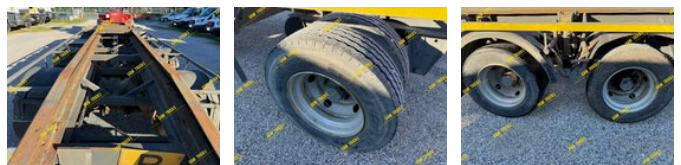

Piacenza R26B1E Abrollanhänger 7m

General characteristics

Brand	Piacenza
Subcategory	Other trailers
Year of construction	1998
Date of first registration	08-01-1998
Condition	Used
General state	generalCondition.average

Properties

Load capacity	21.100kg
GVW	26.000kg

Piacenza R26B1E Abrollanhänger 7m

Technical specifications

Number of axes

3

Accessories