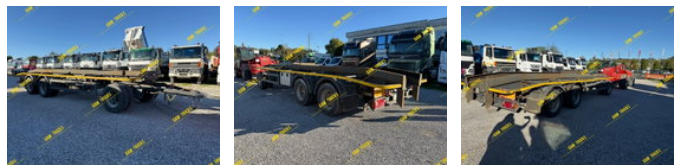

Piacenza R26B1E Abrollanhänger 7m

General characteristics

Brand	Piacenza
Subcategory	Other trailers
Year of construction	1998
Date of first registration	08-01-1998
Condition	Used
General state	generalCondition.average

Properties

Load capacity	21.100kg
GVW	26.000kg

Piacenza R26B1E Abrollanhänger 7m

Technical specifications

Number of axes

3

Accessories